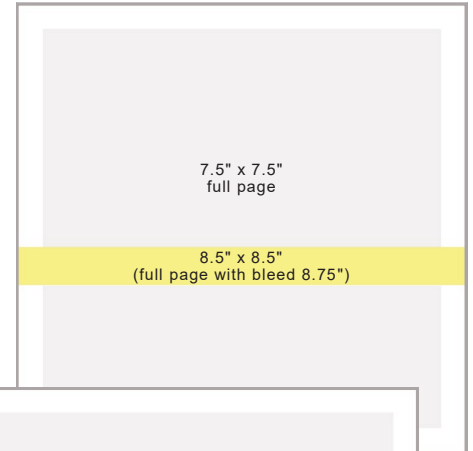

Sponsorships | Full Page Covers (one of each available)

Square — 7.5" x 7.5"

Full Bleed Size — 8.75" x 8.75" (trim size 8.5")

Official Art Crawl Sponsorship

$ 10,000

- ☐ LH Inside Sponsor Section Cover (Official Art Crawl Sponsor, value $ 950)
- ☐ RH Sponsor Section Page (Official Art Crawl Sponsor, value $ 900)

Official Art Crawl Catalog Sponsorship

$ 5,000

- ☐ Inside Front Cover (Official Catalog Sponsor, value $ 1250)
- ☐ RH Half Page Sponsor Section Space (Official Catalog Sponsor, value $ 600)

Full Page Premium Covers

- ☐ Outside Back Cover $ 1300
- ☐ Inside Back Cover $ 1150
- ☐ Inside Dining Section Sponsor (Left Hand side placement) $ 950

Official Art Crawl Guide Sponsorship

$3,750

- ☐ Exclusive Art Crawl Guide & Event Space (only one available)
  Square — 5.5" x 5.5"

Official Art Crawl Benefactor

$ 2,500

Artist Scholarship Fund Sponsorship

$ 70

District Spotlight Sponsorships

- ☐ 'Medici' Spotlight Gallery Sponsorship $ 1,650
- ☐ 'Rockefeller' Spotlight Gallery Sponsorship $ 1,100

Sponsor | Partner | Dining Section

- ☐ Full Page Square — 7.5" x 7.5" $ 800
  Full Bleed Size — 8.75" x 8.75" (trim size 8.5")
- ☐ 1/2 Page Horizontal — 1/2 page: 7.5" wide x 3.625" high $ 600
  Vertical — 1/2 page: 3.625" wide x 7.5" high
- ☐ 1/4 Page Square — 1/4 page: 3.625" x 3.625" $ 300

Special Position Requests

$ 100

- ☐ Right Hand, Left Hand, Top of Page, Right Side of Page, etc.

sales@saintpaulartcrawl.org

Saint Paul Art Crawl, 308 Prince St #206, St Paul MN 55101

(612) 567-0551