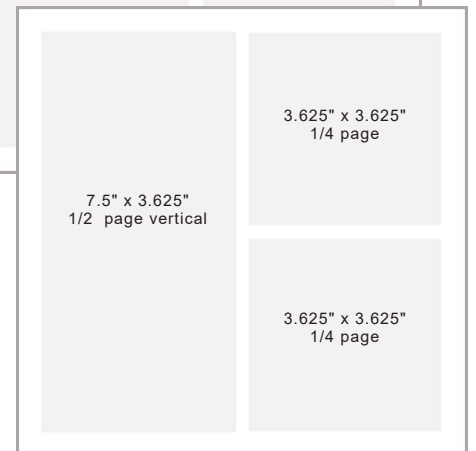

Sponsorships | Full Page Covers (one of each available)

Square — 7.5" x 7.5"

Full Bleed Size — 8.75" x 8.75" (trim size 8.5")

Official Art Crawl Sponsorship

$ 10,000

- ☐ LH Inside Sponsor Section Cover (Official Art Crawl Sponsor, value $ 950)
- ☐ RH Sponsor Section Page (Official Art Crawl Sponsor, value $ 900)

Official Art Crawl Catalog Sponsorship

$ 5,000

- ☐ Inside Front Cover (Official Catalog Sponsor, value $ 1250)
- ☐ RH Half Page Sponsor Section Space (Official Catalog Sponsor, value $ 600)

Full Page Premium Covers

- ☐ Outside Back Cover $ 1300
- ☐ Inside Back Cover $ 1150
- ☐ Inside Dining Section Sponsor (Left Hand side placement) $ 950

Official Art Crawl Guide Sponsorship

$3,750

- ☐ Exclusive Art Crawl Guide & Event Space (only one available)
  Square — 5.5" x 5.5"

Official Art Crawl Benefactor

$ 2,500

Artist Scholarship Fund Sponsorship

$ 70

District Spotlight Sponsorships

- ☐ 'Medici' Spotlight Gallery Sponsorship $ 1,650
- ☐ 'Rockefeller' Spotlight Gallery Sponsorship $ 1,100

Sponsor | Partner | Dining Section

- ☐ Full Page Square — 7.5" x 7.5" $ 800
  Full Bleed Size — 8.75" x 8.75" (trim size 8.5")
- ☐ 1/2 Page Horizontal — 1/2 page: 7.5" wide x 3.625" high $ 600
  Vertical — 1/2 page: 3.625" wide x 7.5" high
- ☐ 1/4 Page Square — 1/4 page: 3.625" x 3.625" $ 300

Special Position Requests

$ 100

- ☐ Right Hand, Left Hand, Top of Page, Right Side of Page, etc.

sales@saintpaulartcrawl.org

Saint Paul Art Crawl, 308 Prince St #206, St Paul MN 55101

(612) 567-0551